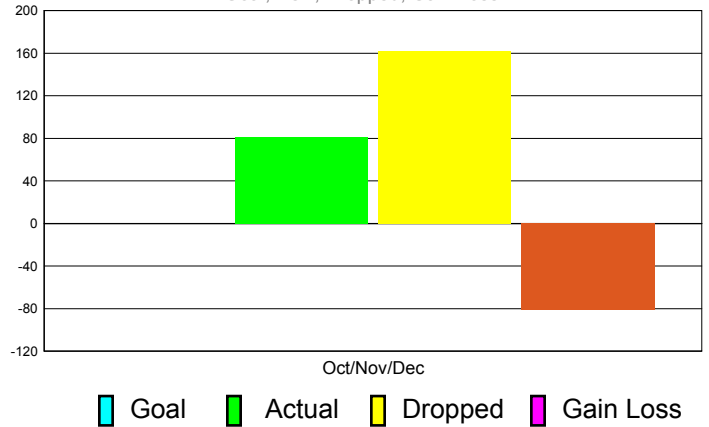

Membership Results 2011-2012

Goal, New, Dropped, Gain/Loss